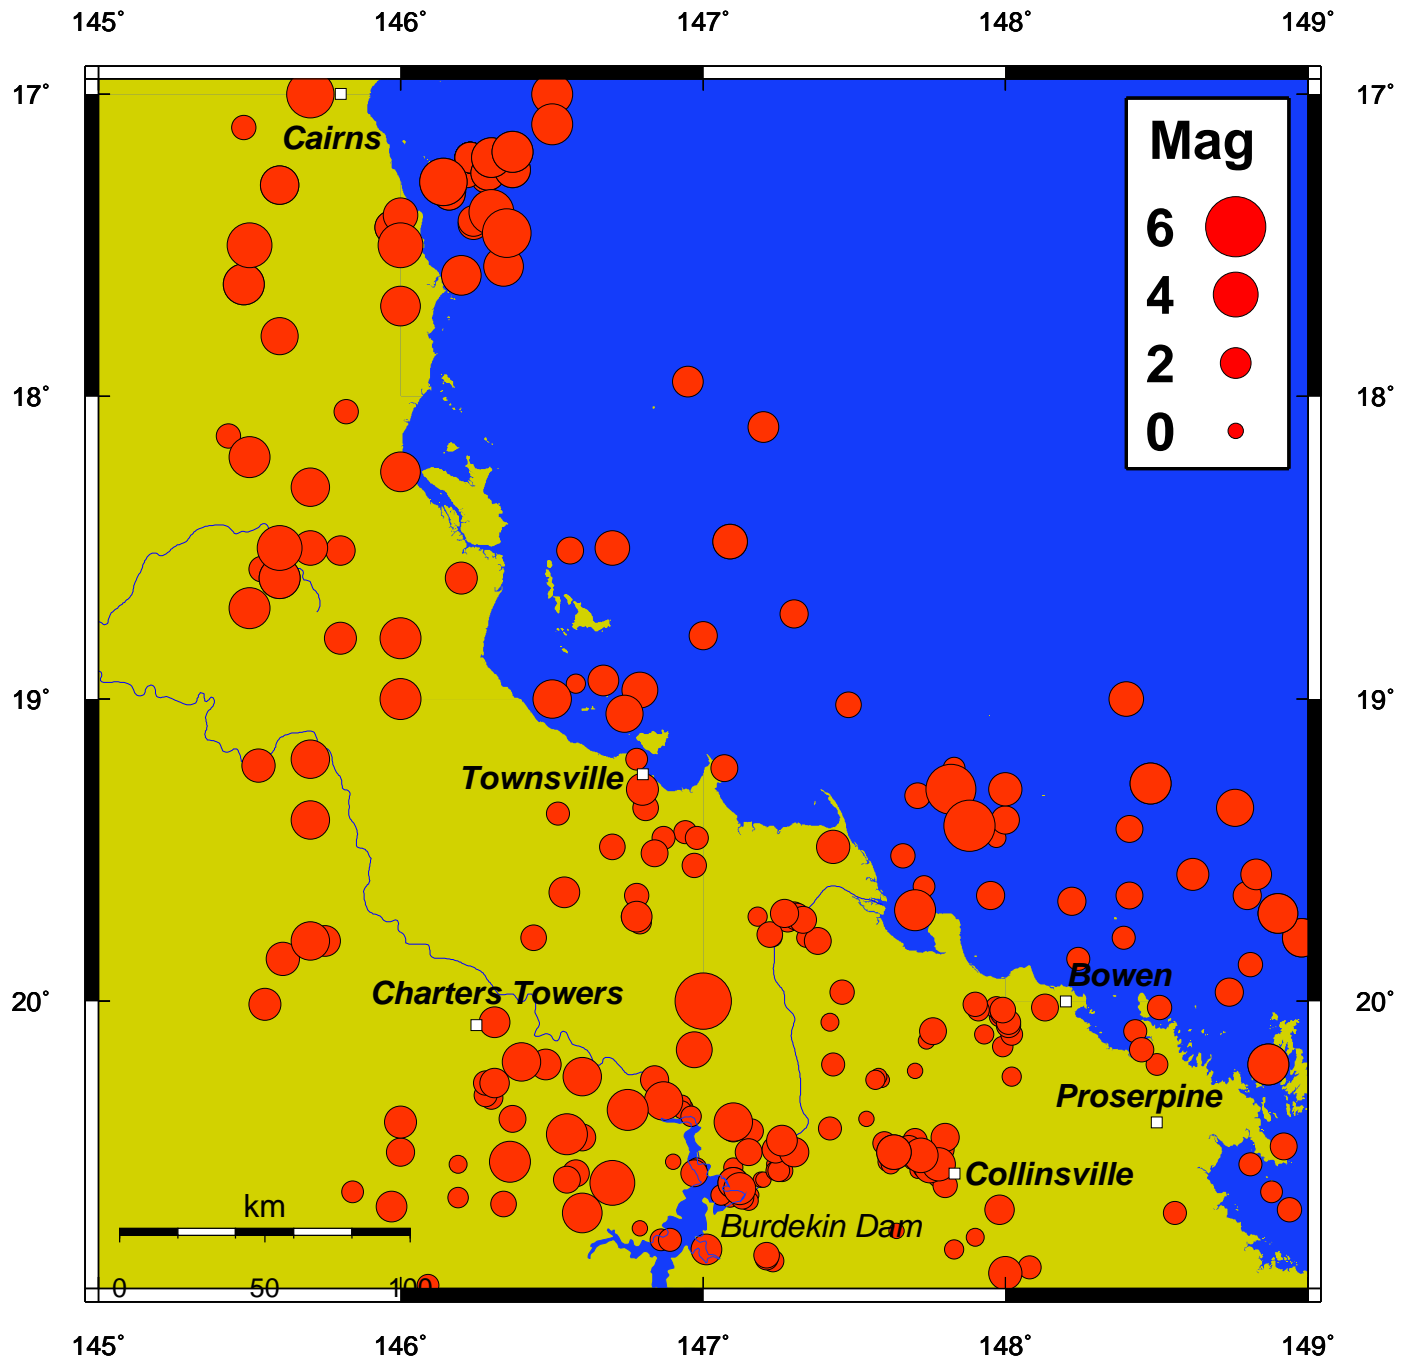

Townsville region earthquake map (M > 0.0)

Queensland University Advanced Centre for Earthquake Studies
(QUAKES)

Further information: QUAKES, (07) 3365 7418, Fax: (07) 3365 7347, <http://www.quakes.uq.edu.au>