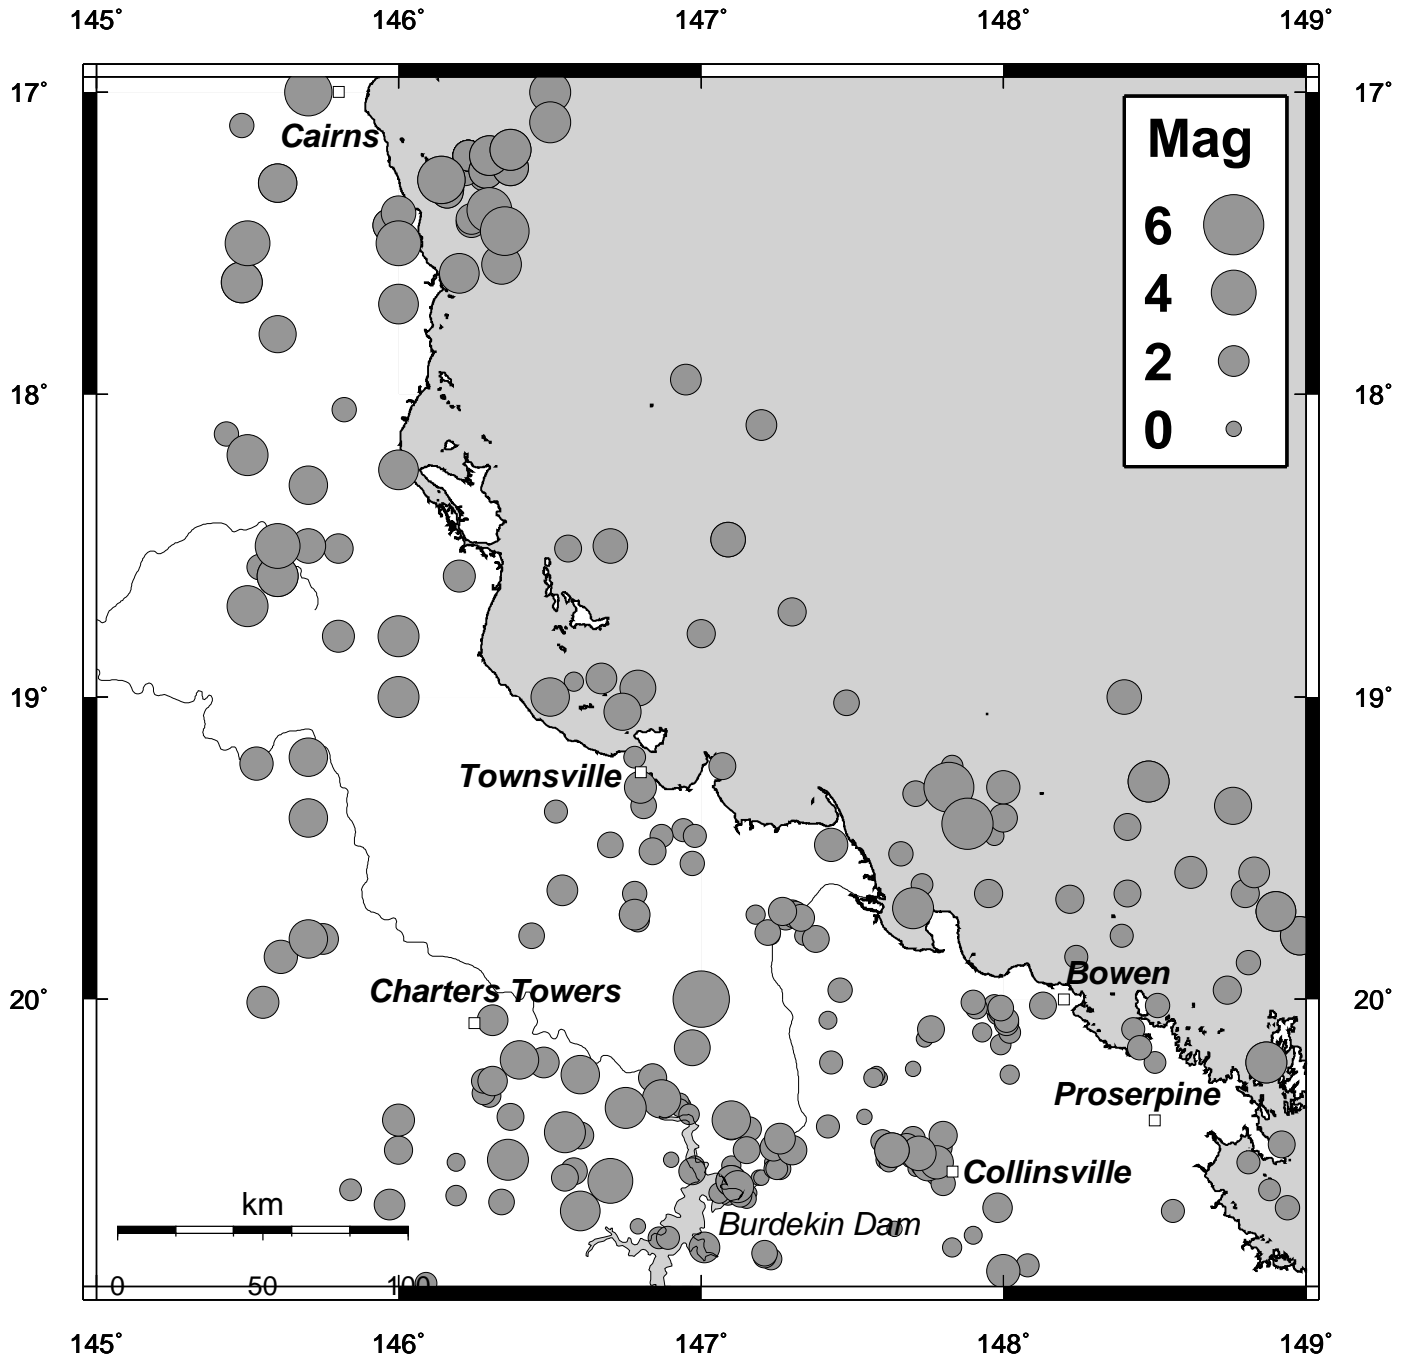

Townsville region earthquake map (M > 0.0)

Queensland University Advanced Centre for Earthquake Studies
(QUAKES)

Further information: QUAKES, (07) 3365 7418, Fax: (07) 3365 7347, <http://www.quakes.uq.edu.au>