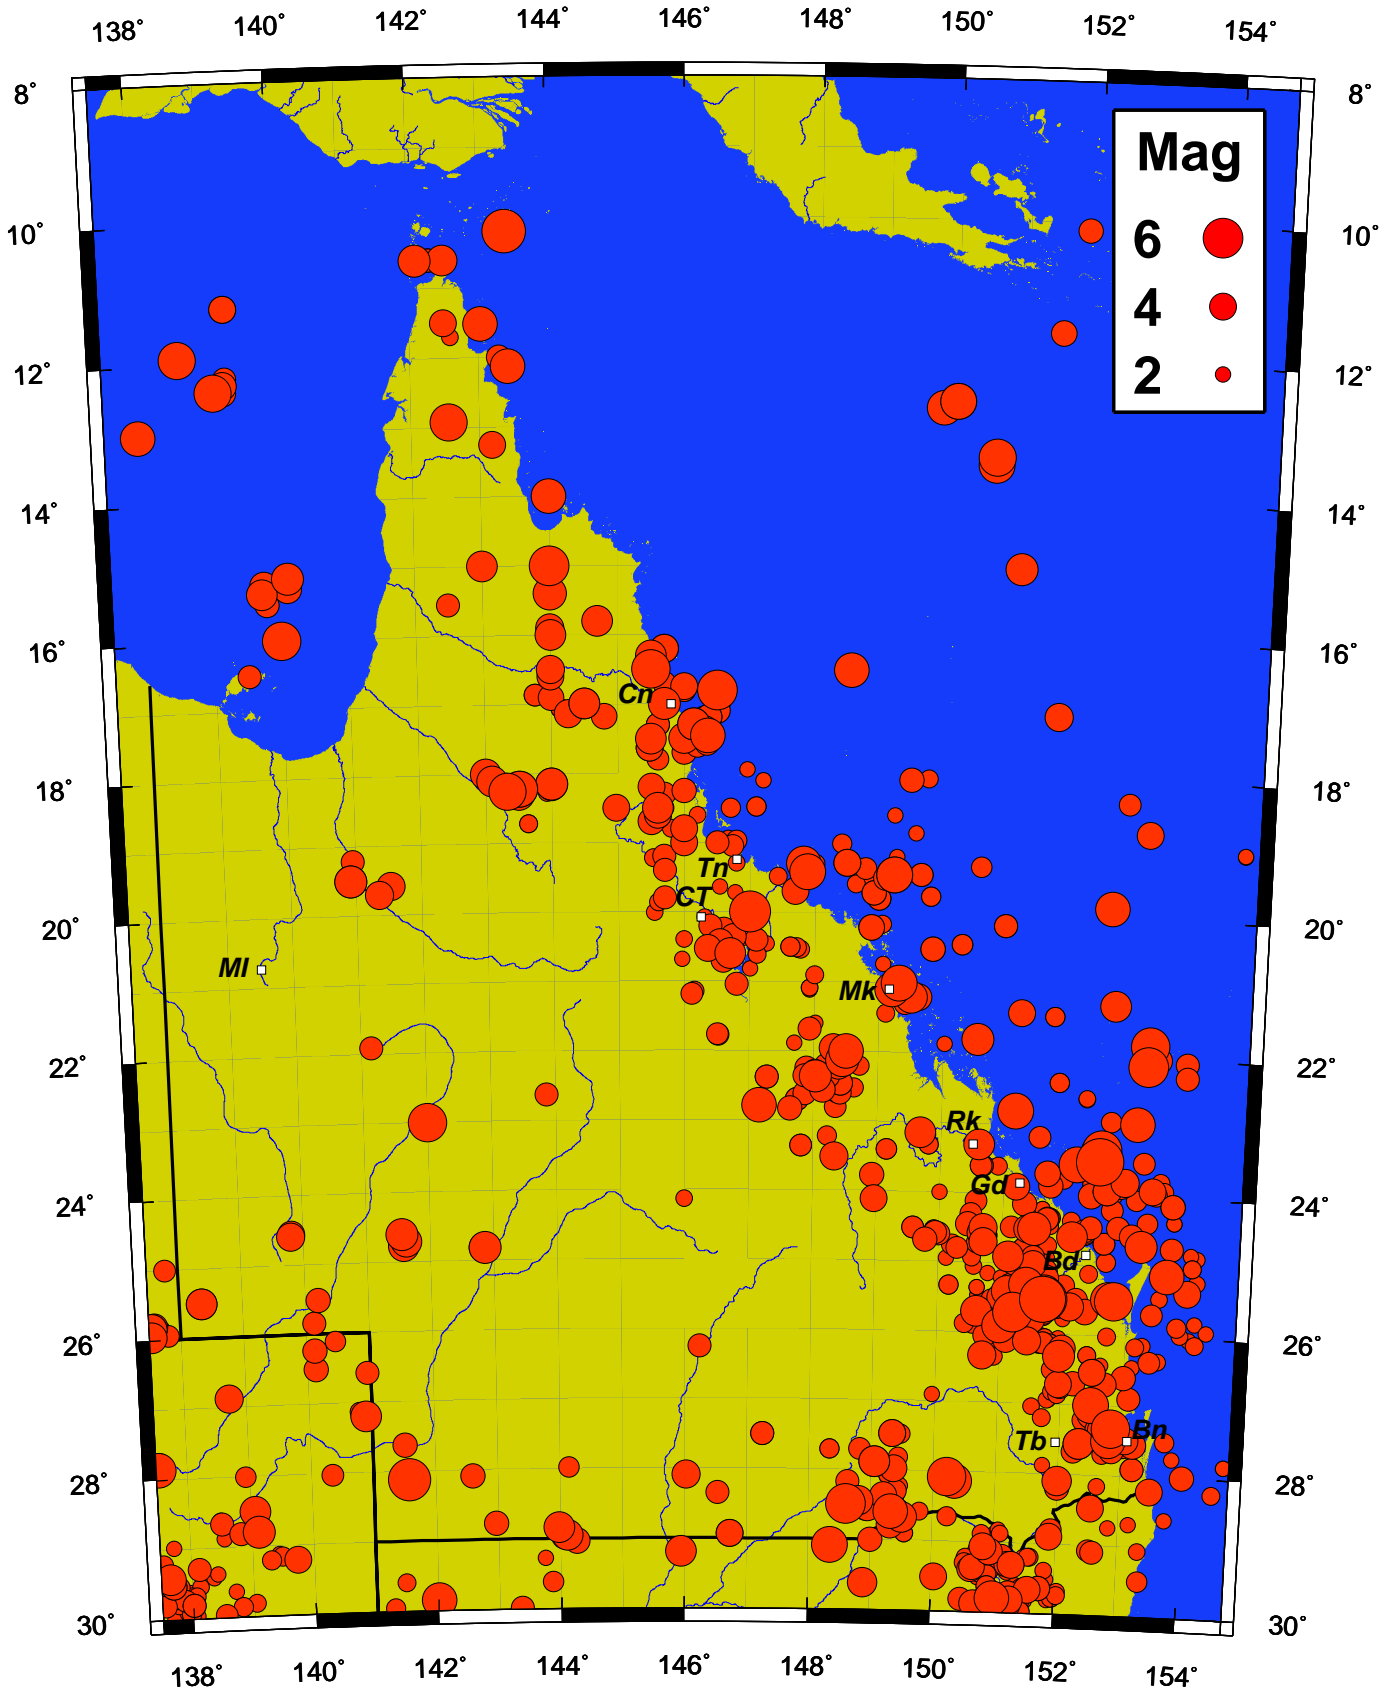

Queensland earthquake map (M > 2.0)

Queensland University Advanced Centre for Earthquake Studies
(QUAKES)

Further information: QUAKES, (07) 3365 7418, Fax: (07) 3365 7347, <http://www.quakes.uq.edu.au>