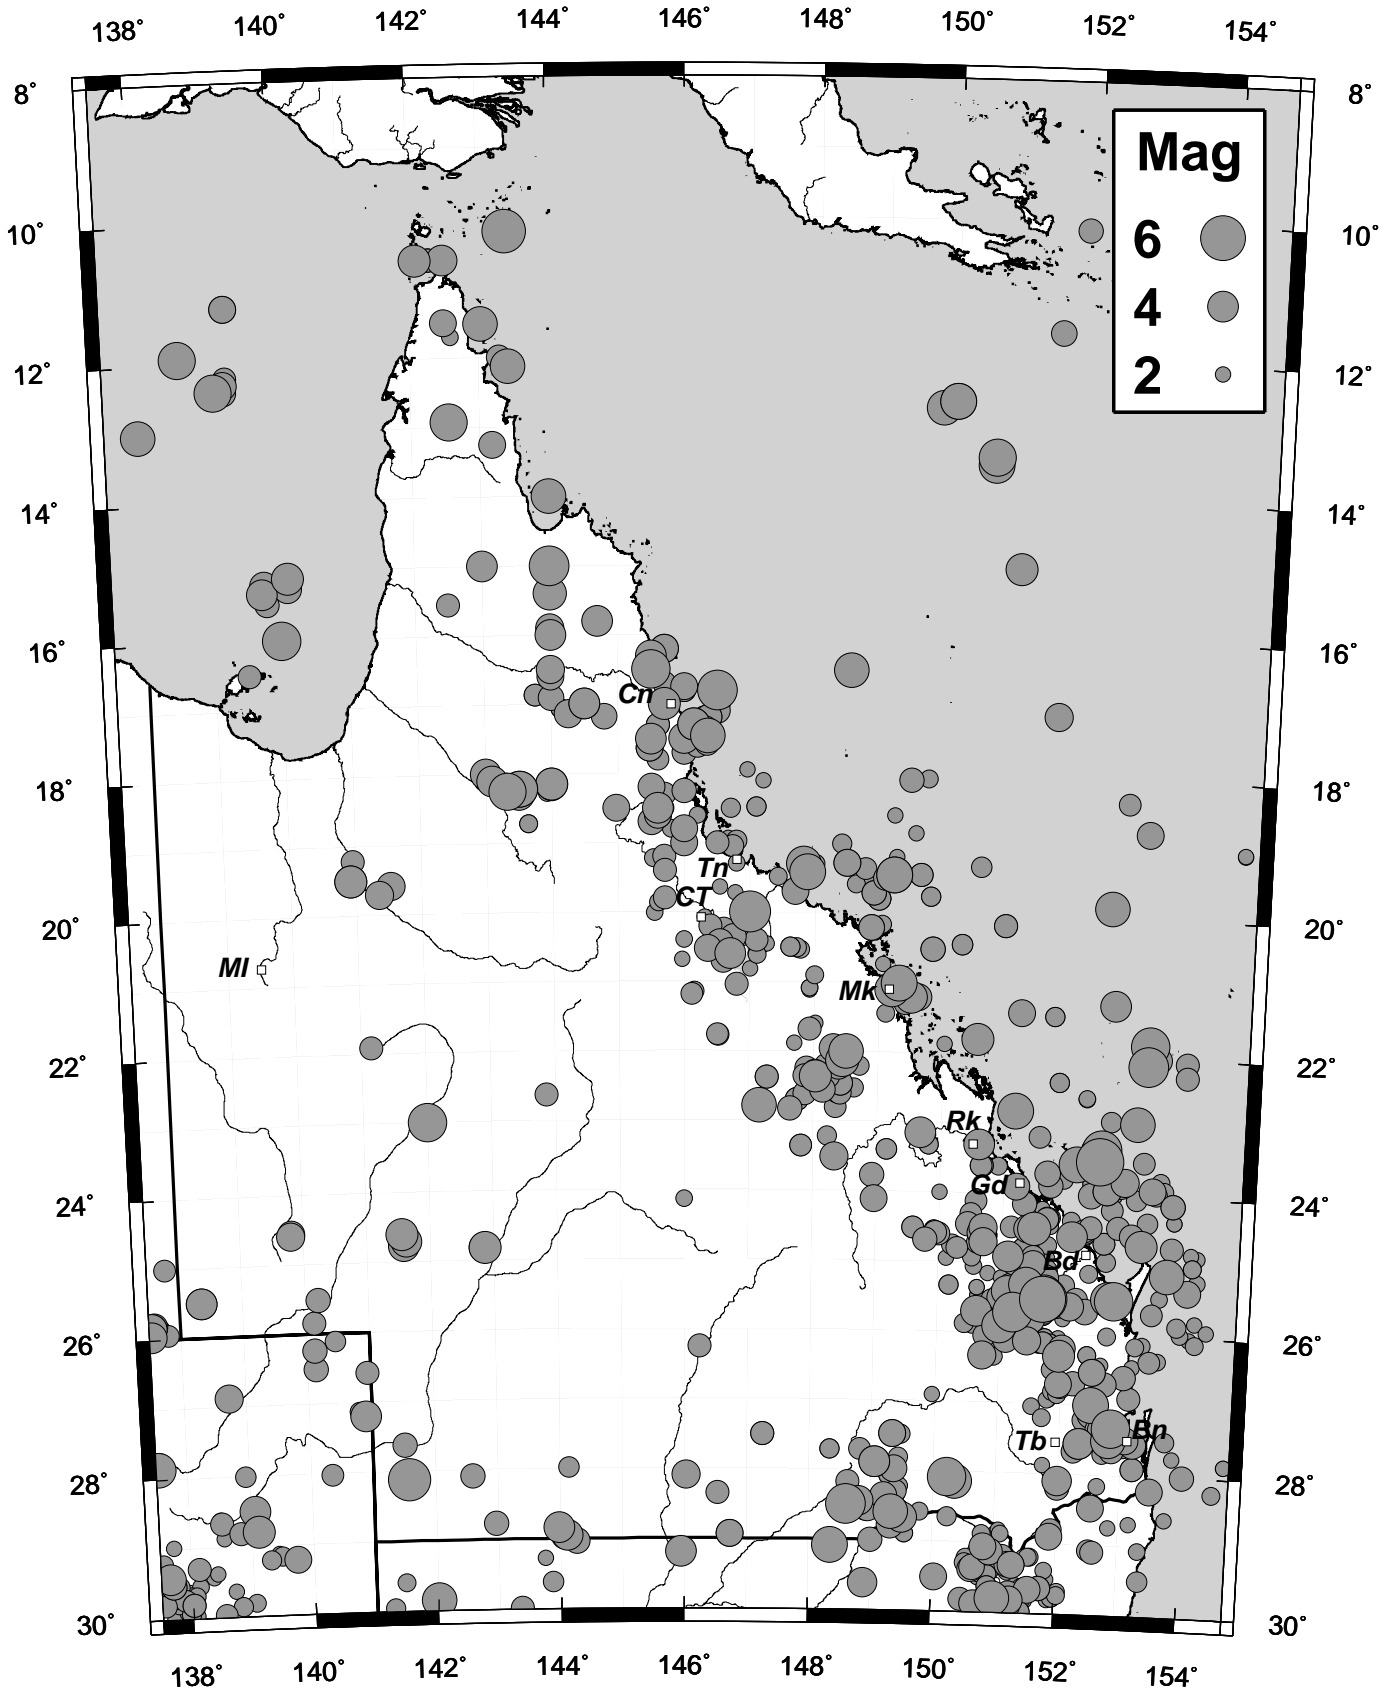

# Queensland earthquake map (M > 2.0)

Queensland University Advanced Centre for Earthquake Studies  
(QUAKES)

Further information: QUAKES, (07) 3365 7418, Fax: (07) 3365 7347, <http://www.quakes.uq.edu.au>