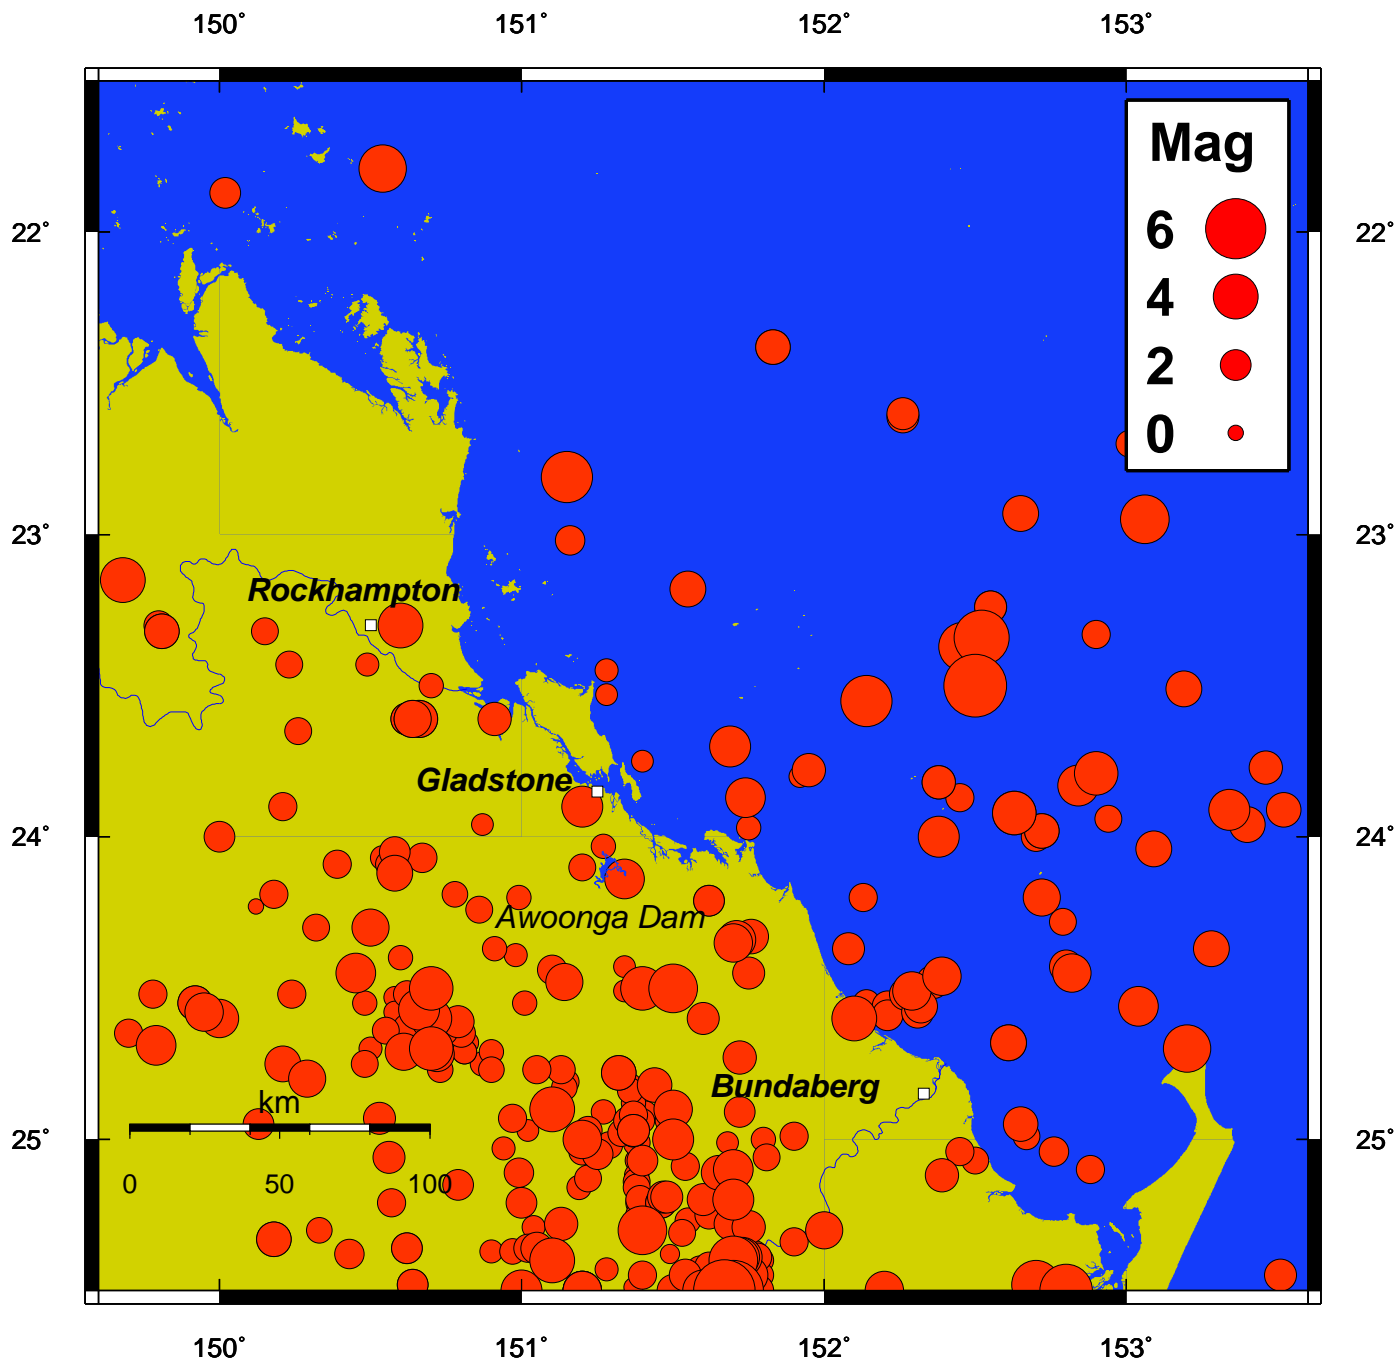

Gladstone region earthquake map (M > 0.0)

Queensland University Advanced Centre for Earthquake Studies
(QUAKES)

Further information: QUAKES, (07) 3365 7418, Fax: (07) 3365 7347, <http://www.quakes.uq.edu.au>