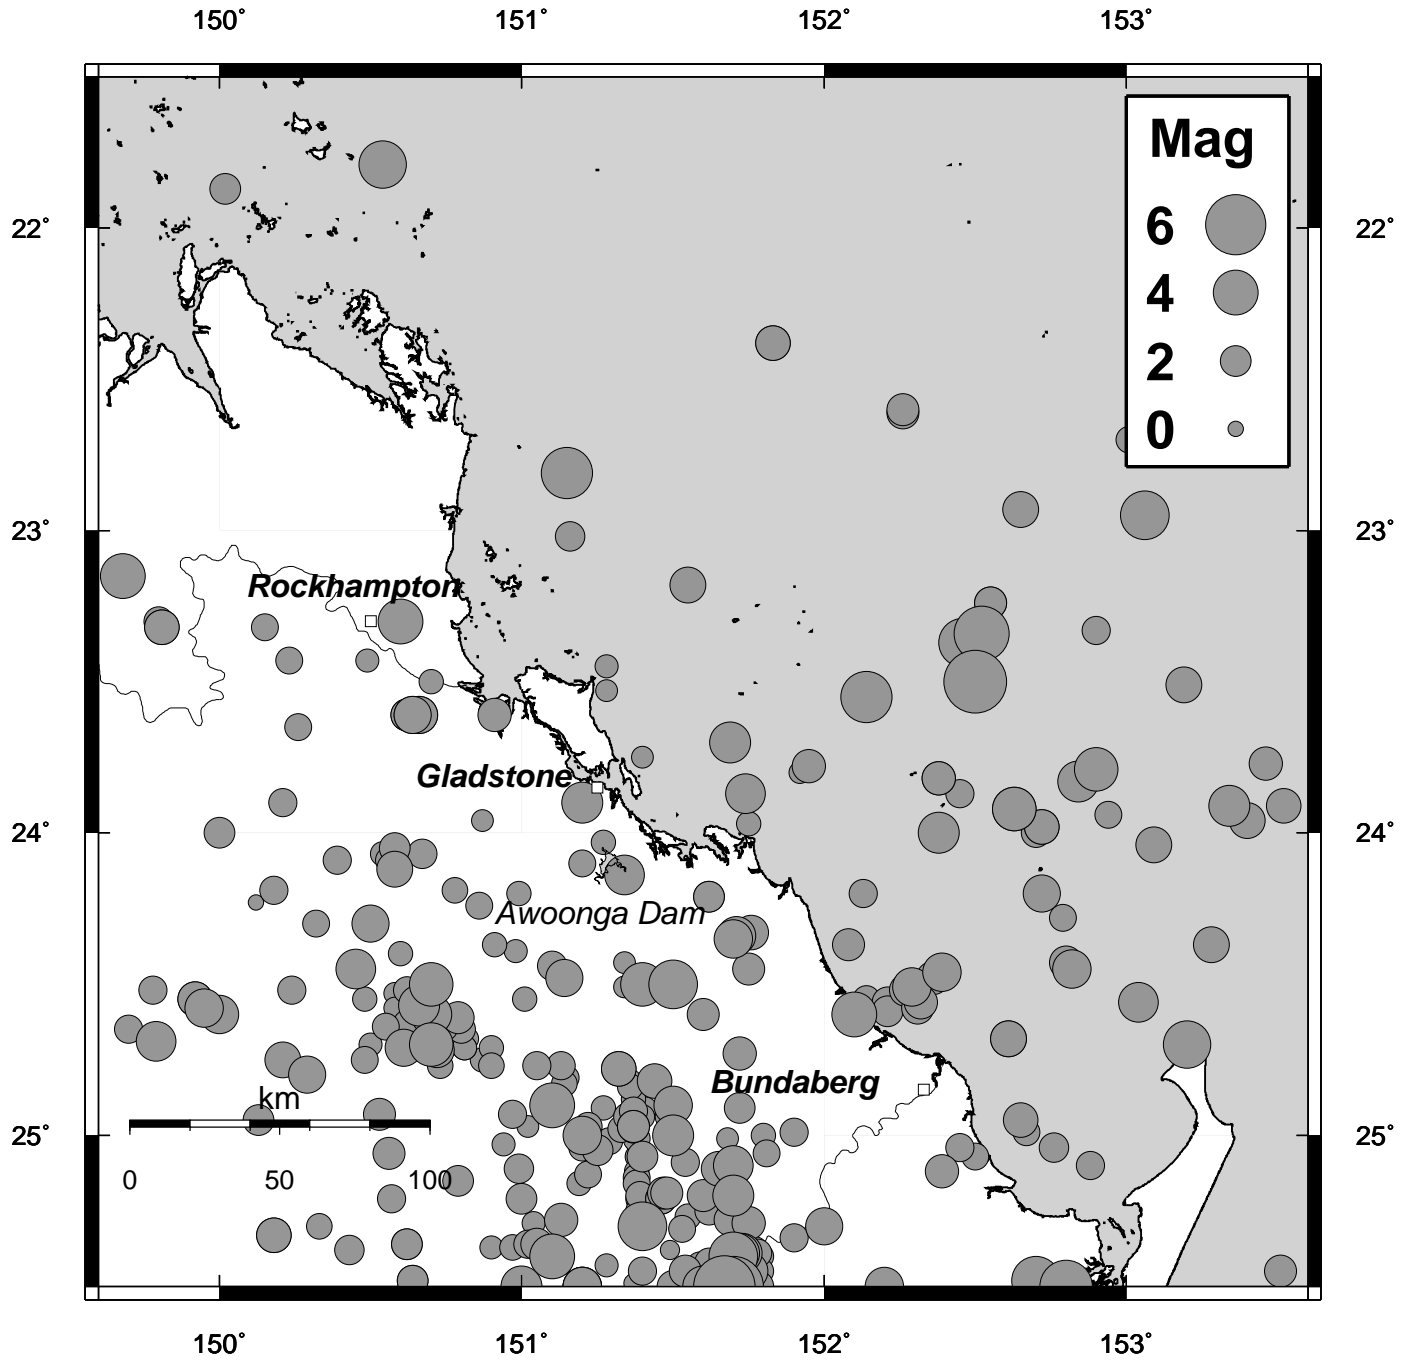

Gladstone region earthquake map (M > 0.0)

Queensland University Advanced Centre for Earthquake Studies
(QUAKES)

Further information: QUAKES, (07) 3365 7418, Fax: (07) 3365 7347, <http://www.quakes.uq.edu.au>