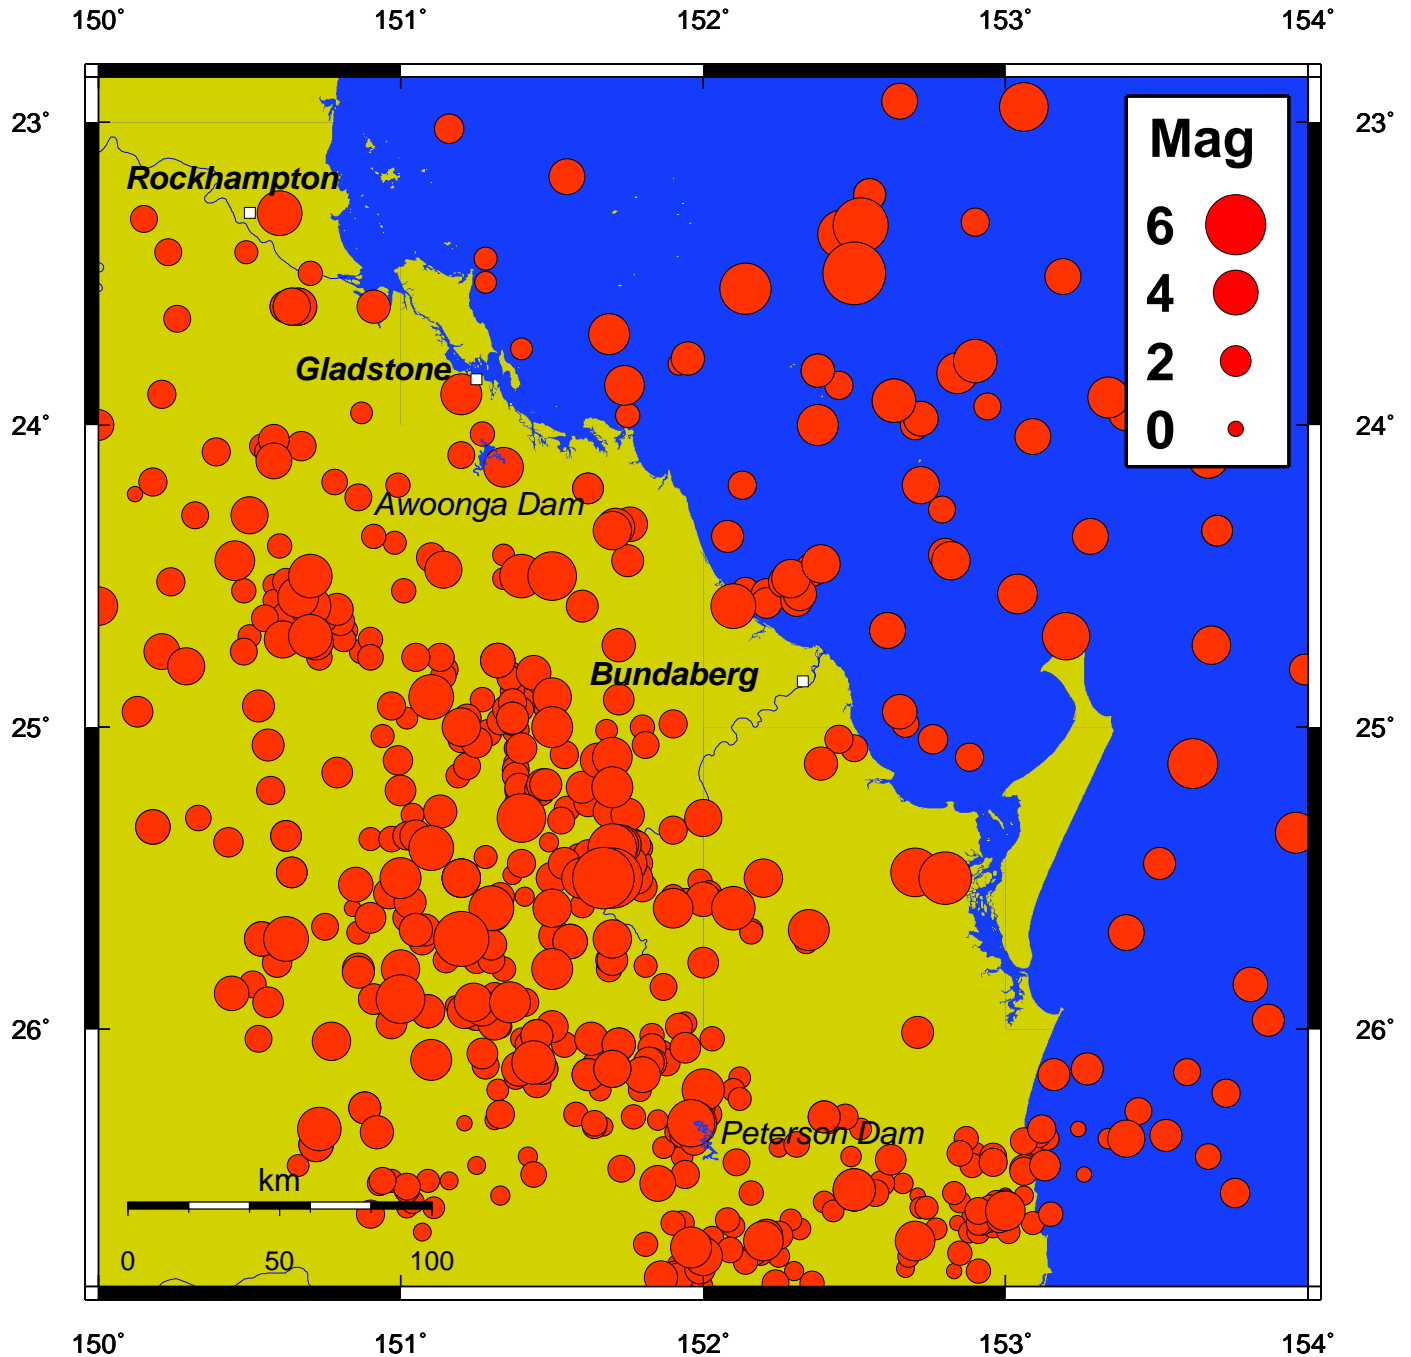

# Bundaberg region earthquake map (M > 0.0)

Queensland University Advanced Centre for Earthquake Studies  
(QUAKES)

Further information: QUAKES, (07) 3365 7418, Fax: (07) 3365 7347, <http://www.quakes.uq.edu.au>