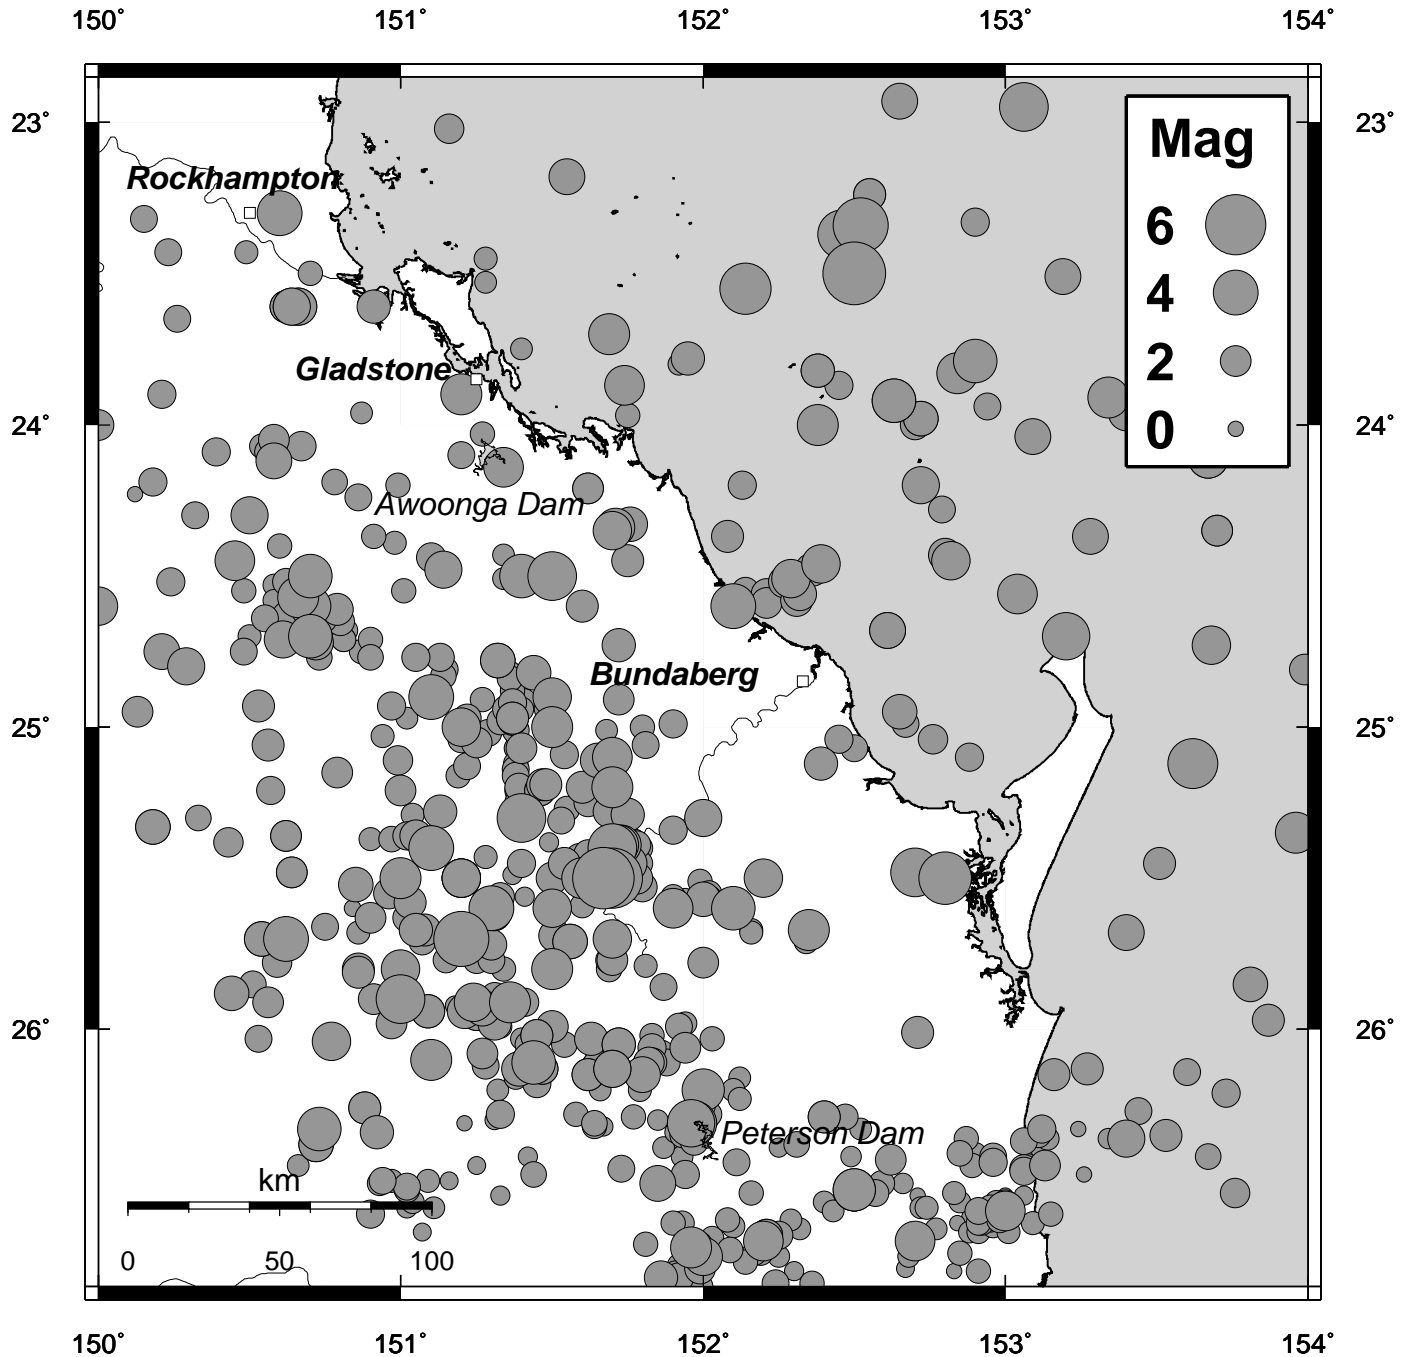

# Bundaberg region earthquake map (M > 0.0)

Queensland University Advanced Centre for Earthquake Studies  
(QUAKES)

Further information: QUAKES, (07) 3365 7418, Fax: (07) 3365 7347, <http://www.quakes.uq.edu.au>