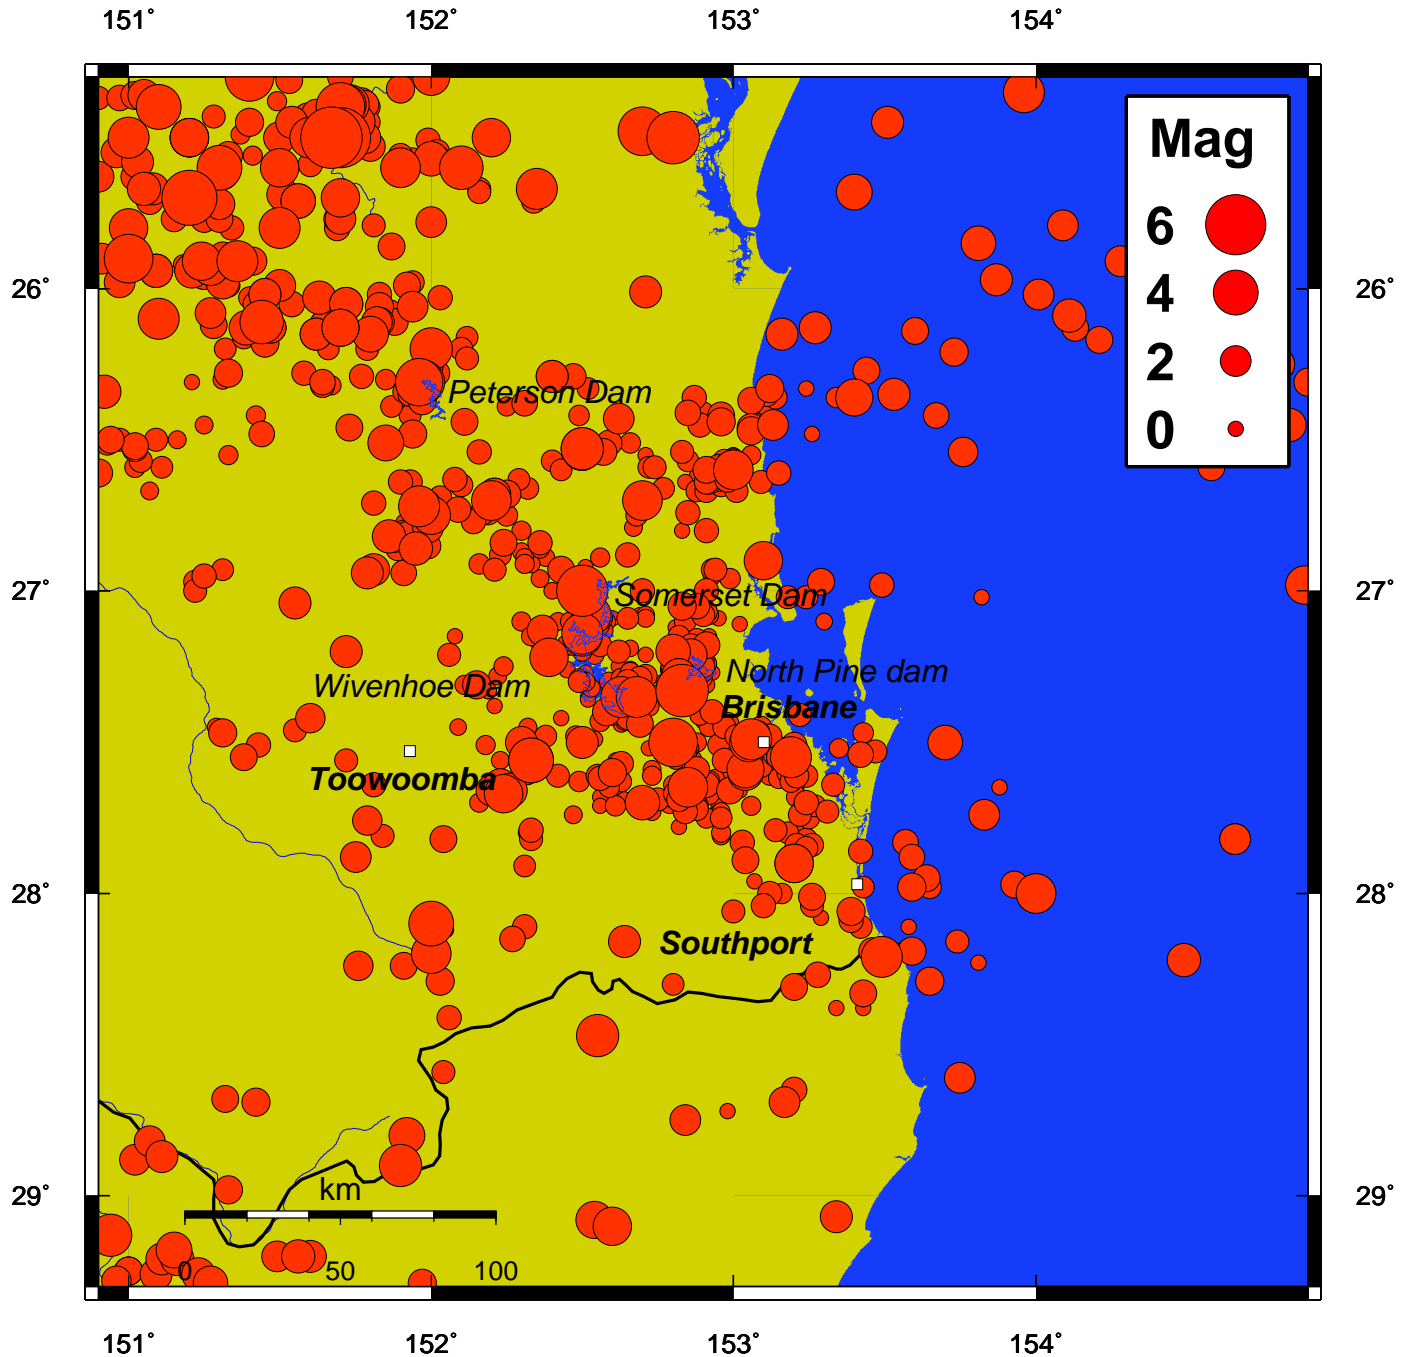

# Brisbane region earthquake map (M > 0.0)

Queensland University Advanced Centre for Earthquake Studies  
(QUAKES)

Further information: QUAKES, (07) 3365 7418, Fax: (07) 3365 7347, <http://www.quakes.uq.edu.au>