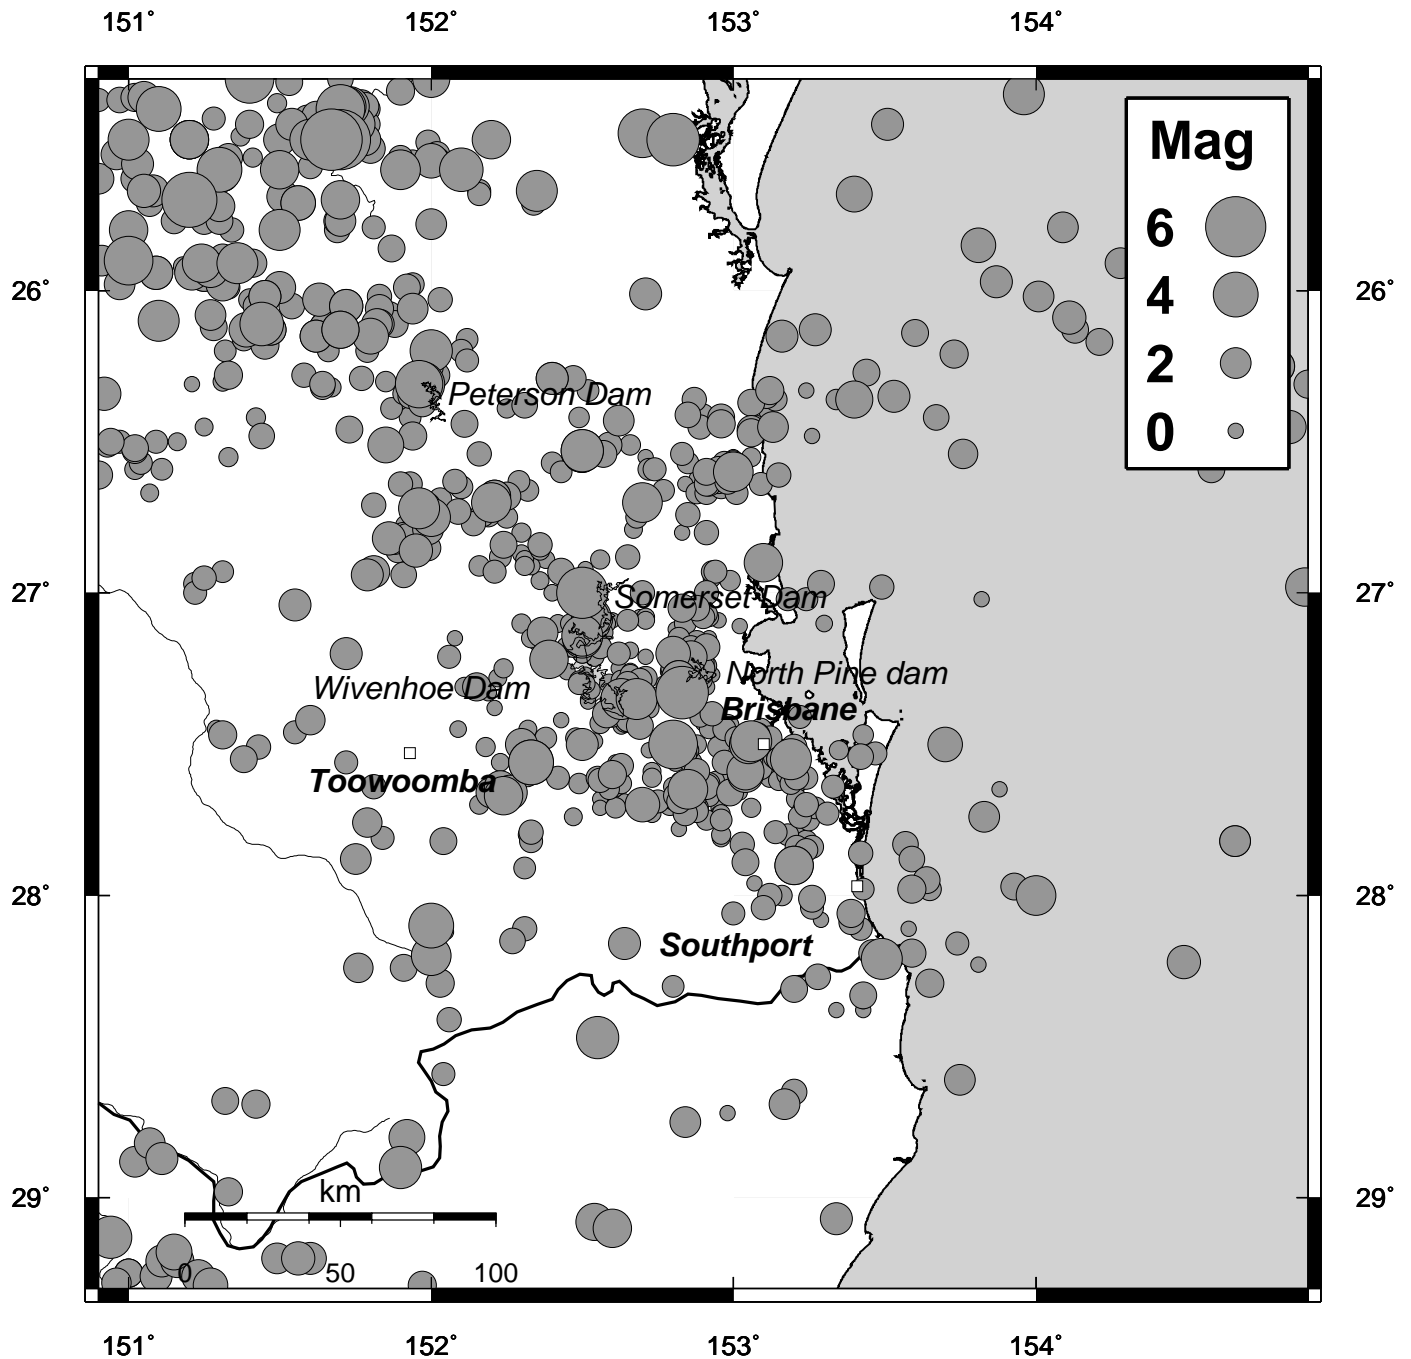

# Brisbane region earthquake map (M > 0.0)

Queensland University Advanced Centre for Earthquake Studies  
(QUAKES)

Further information: QUAKES, (07) 3365 7418, Fax: (07) 3365 7347, <http://www.quakes.uq.edu.au>